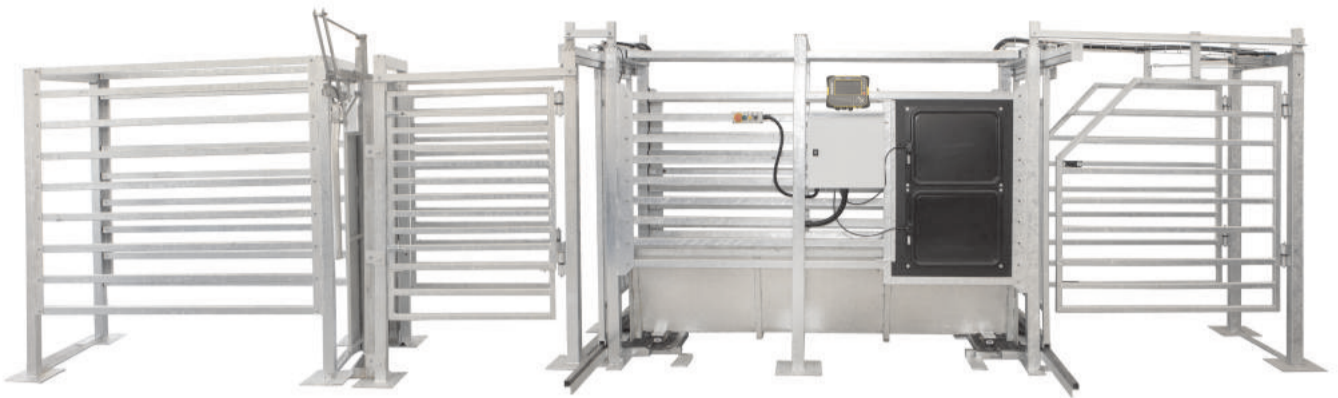

Cattle Scales

AUTOMATED CATTLE SCALE WITH SLIDING GATES

RFID EXPERTS CATTLE SCALE

- Fast, accurate recording of individual weight and other data
- Electronic data transfer saves time and improves accuracy
- Galvanised rugged design and build to last
- Unique weighing plate designs for consistent accurate weight recordings
- Additional features such as drafting, working gate modules, lead-up race, etc. also available
- Drafting according to multiple criteria e.g. weight, sex, dame, sire, breed, DOB, etc.

CLOSED

OPEN

MANUAL CATTLE SCALE WITH H-CLAMP