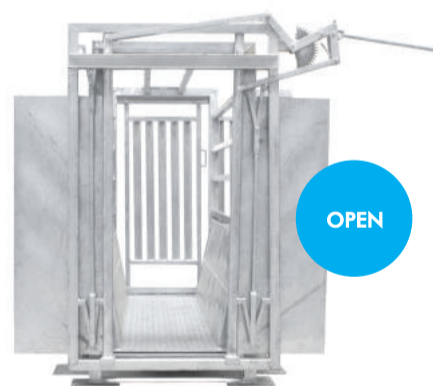

Cattle Scales

AUTOMATED CATTLE SCALE WITH SLIDING GATES

RFID EXPERTS CATTLE SCALE

- Fast, accurate recording of individual weight and other data
- Electronic data transfer saves time and improves accuracy
- Galvanised rugged design and build to last
- Unique weighing plate designs for consistent accurate weight recordings
- Additional features such as drafting, working gate modules, lead-up race, etc. also available
- Drafting according to multiple criteria e.g. weight, sex, dame, sire, breed, DOB, etc.

CLOSED

OPEN

MANUAL CATTLE SCALE WITH H-CLAMP