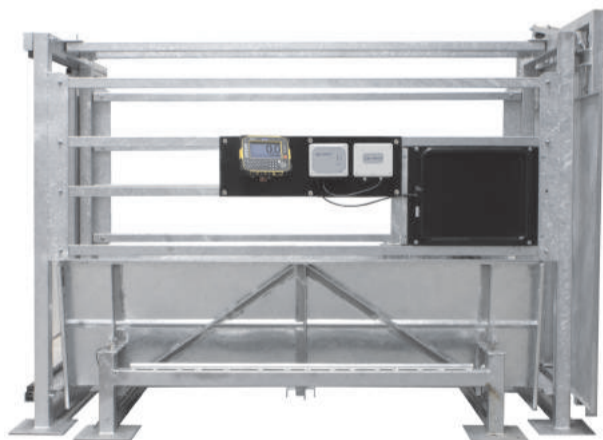

Cattle Scales

AUTOMATED CATTLE SCALE WITH SLIDING GATES

RFID EXPERTS CATTLE SCALE

- Fast, accurate recording of individual weight and other data
- Electronic data transfer saves time and improves accuracy
- Galvanised rugged design and build to last
- Unique weighing plate designs for consistent accurate weight recordings
- Additional features such as drafting, working gate modules, lead-up race, etc. also available
- Drafting according to multiple criteria e.g. weight, sex, dame, sire, breed, DOB, etc.

CLOSED

OPEN

MANUAL CATTLE SCALE WITH H-CLAMP